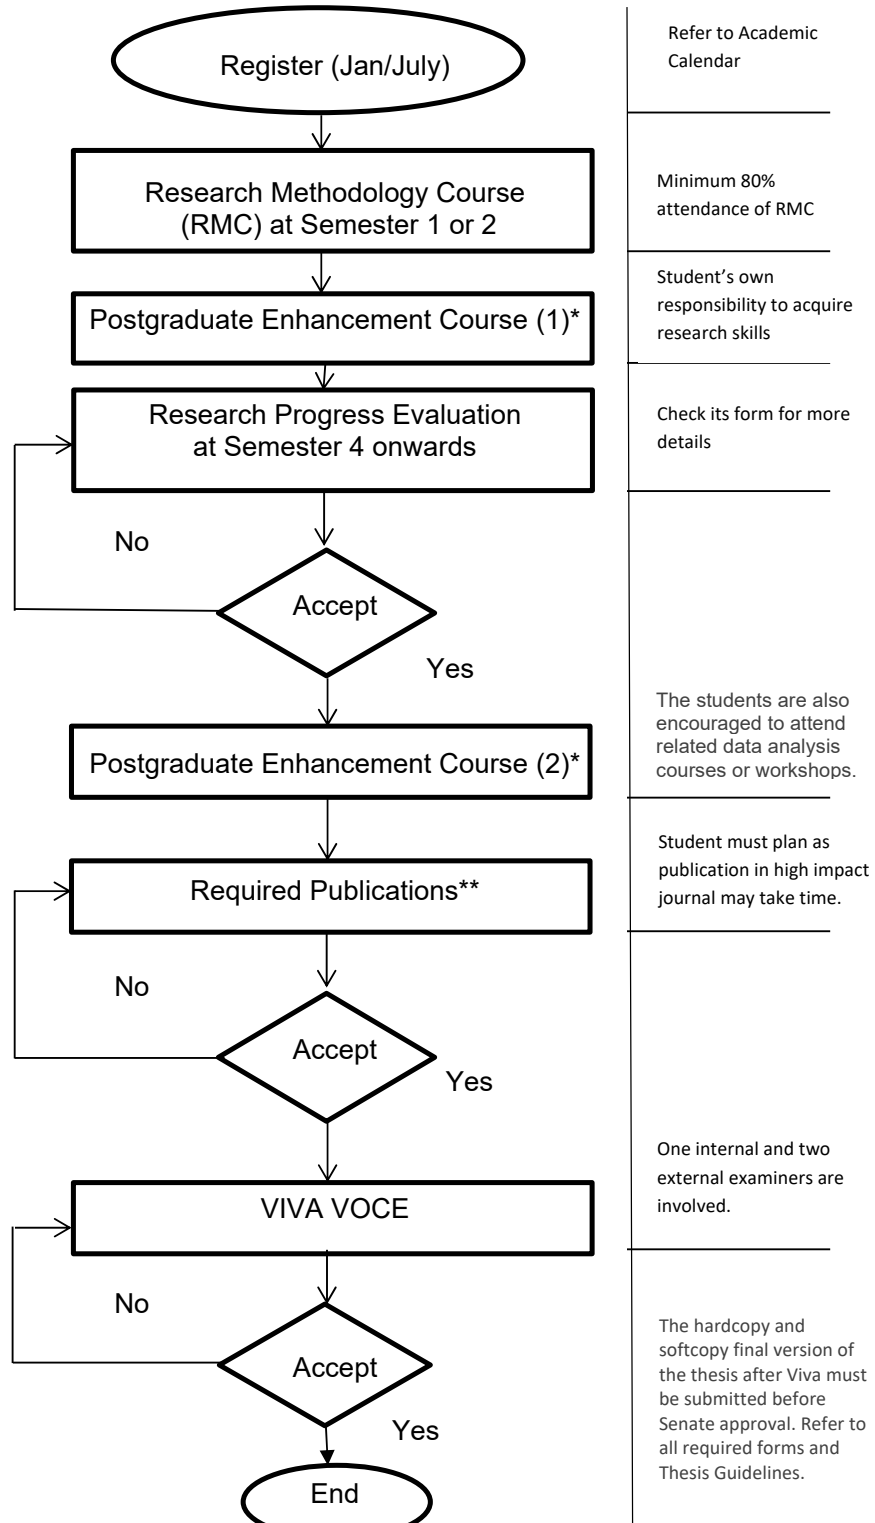

**PHD PROGRAM (by Research)**

**Flow Chart for PhD Candidacy Process  
(Starting Intake July 2022 onwards)**

**Note:**

This academic process is based on Senat Kali Ke-202 (Bil.01/2022), 28 January 2022 (Friday).

- i. Two (2) Research Papers Acceptance/Publication in Indexed Journals/Indexed Proceedings OR;
- ii. One (1) Research Paper Acceptance/Publication in high impact Journal